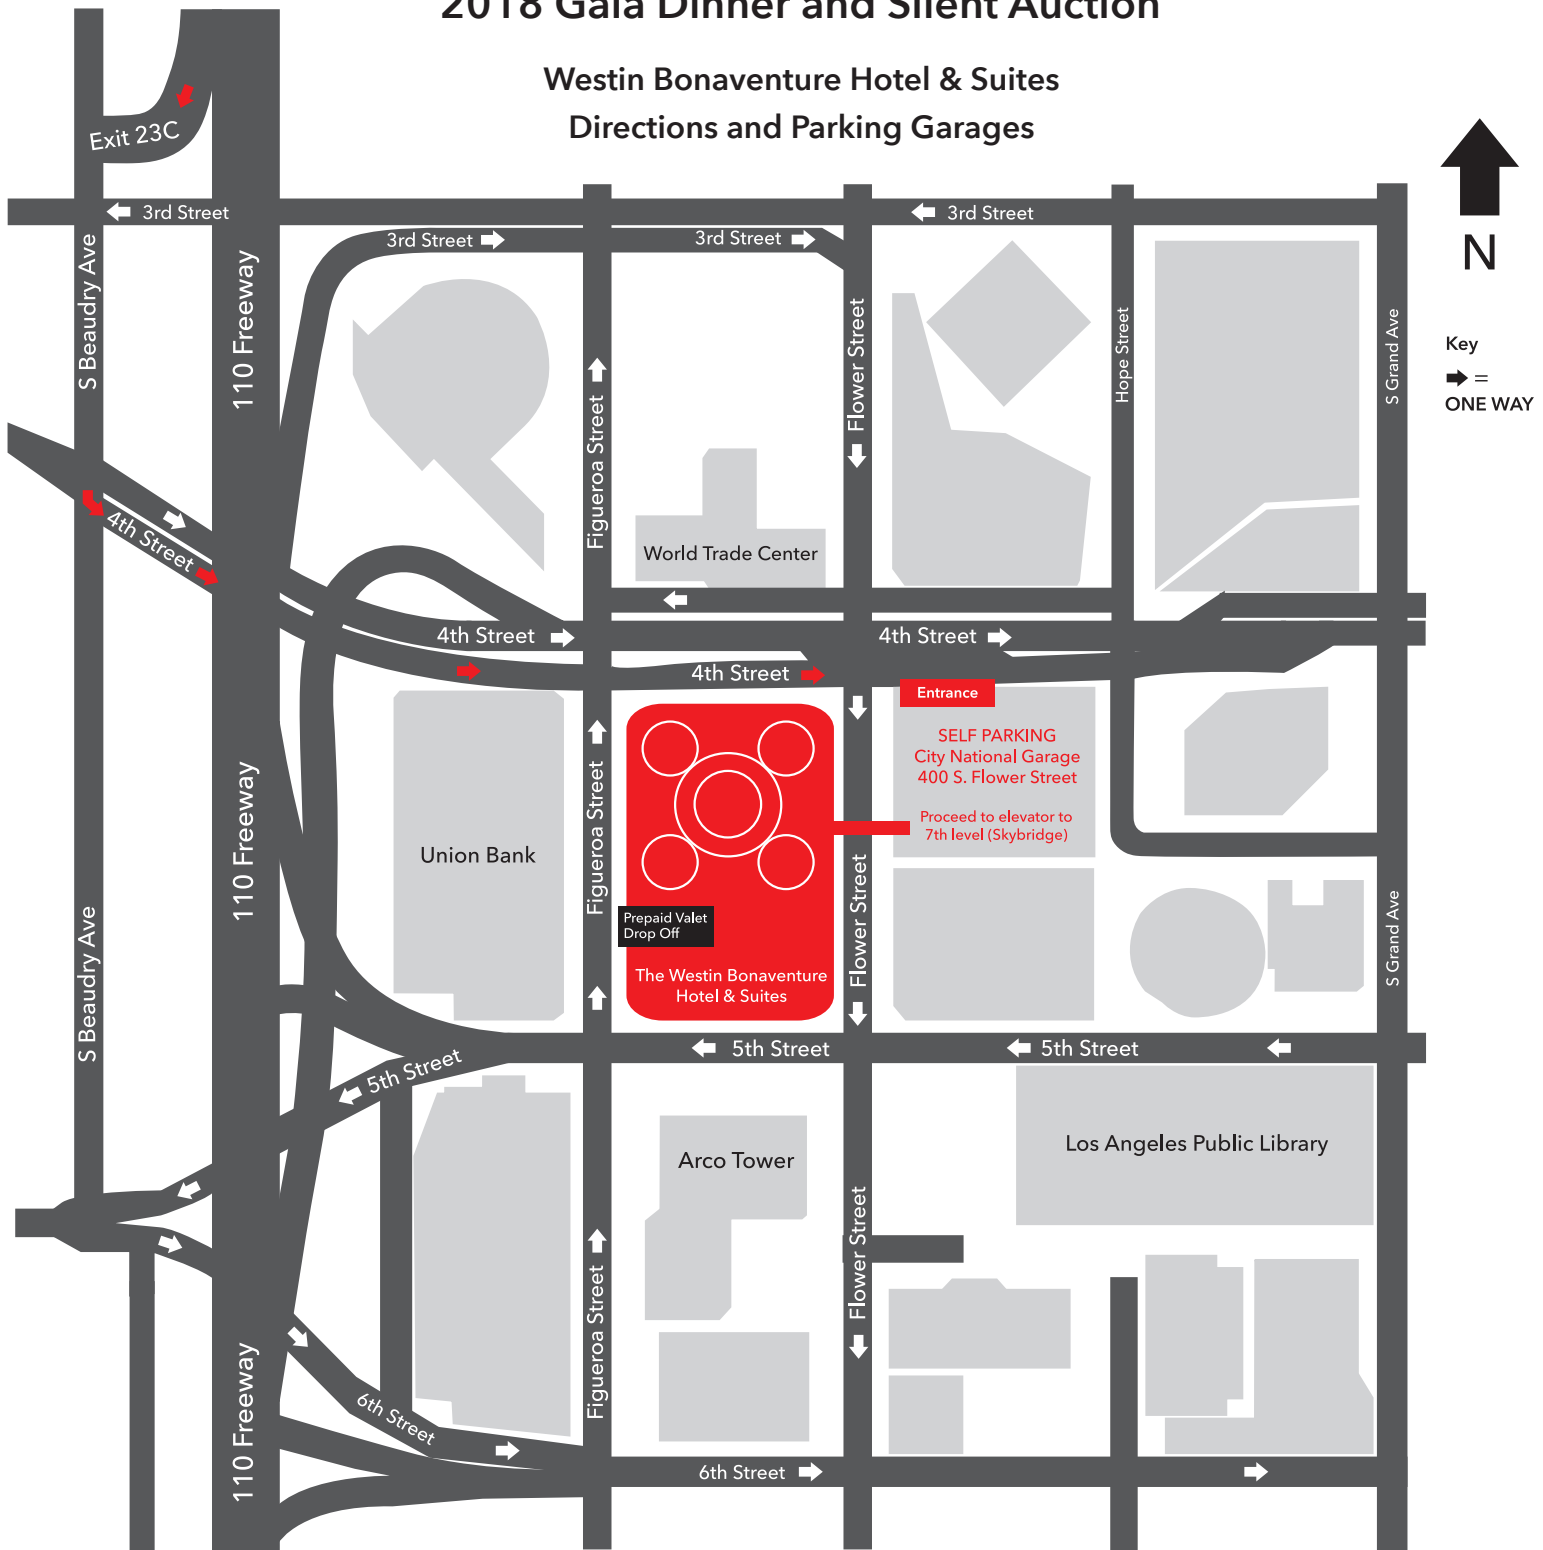

Japanese American National Museum 2018 Gala Dinner and Silent Auction

Westin Bonaventure Hotel & Suites Directions and Parking Garages

Self Parking at City National Garage \$10
400 S. Flower Street

Prepaid Valet Parking at Westin Bonaventure* \$24
404 S. Figueroa Street

*Must purchase in advance at janm.org/dinner2018 or by calling 213.830.5669. Limited quantities available.

From 110 Freeway Northbound

Exit 3rd Street (Exit 23C) and turn right on Flower Street
For Self Park, proceed one block and turn left into City National Garage (at 4th Street)
For Valet, proceed two blocks and turn right on 5th Street, then turn right on Figueroa Street

From 110 Freeway Southbound

Exit 3rd Street (Exit 23C) and turn left on Beaudry Avenue
Proceed one block and turn left on 4th Street (towards Figueroa Street and Flower Street)
For Self Park, proceed straight into City National Garage
For Valet, turn right on Flower Street, right on 5th Street, then turn right on Figueroa Street